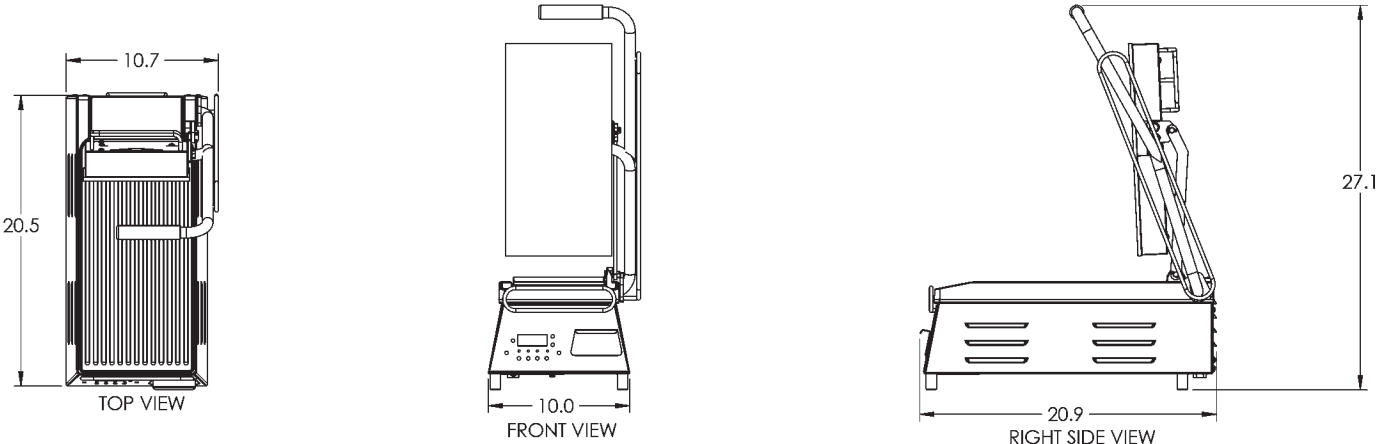

EMBEDDED HEATING ELEMENTS

GRILLED IN SECONDS

ENERGY EFFICIENT

Vantage Light

CS157

Equipment Details

Temperature Control	Yes	Shipping Weight	80lbs/36kg
Maximum Heat	525F/274C	Machine Weight	68lbs/30kg
Programmable Timer	Yes	Voltage	120/220
Thickness Control	Yes	Wattage	1150/1150
Plug	NEMA 5-15P	Amps	9.6/5.2